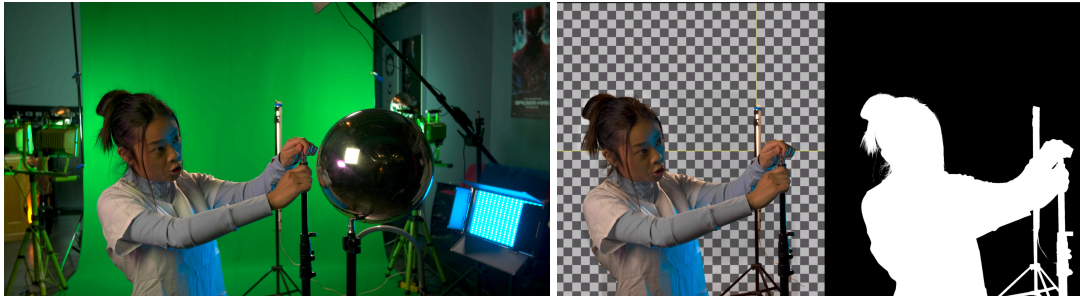

HAIR KEYING

Green Screen Prep | Green Screen Keying | Edge Treatment | Rotoscoping